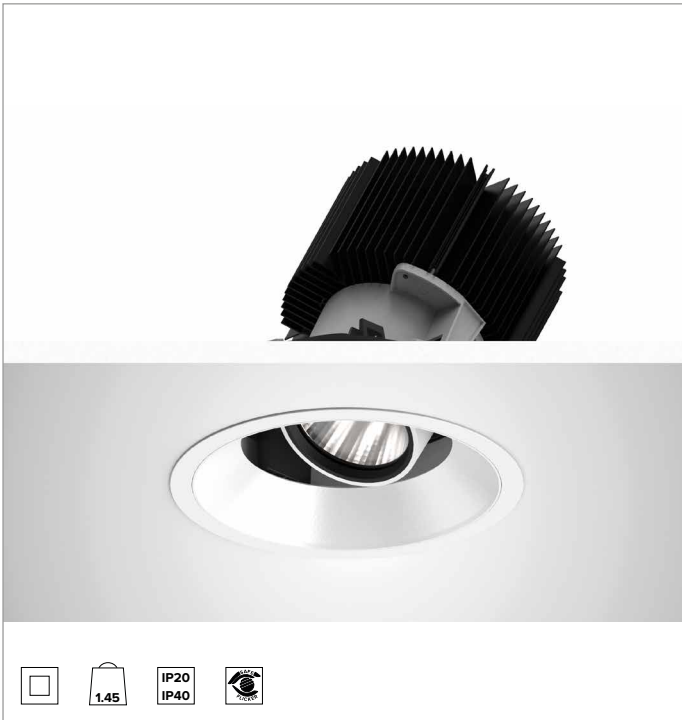

1T8593EL | CCTEVO ARCHITECTURAL 160

Adjustable recessed LED projector in a trim version

		4000K	H(m)	D(m)	Emax(lx)
		Ra90		22°	
		Fixture Power	74W	1	0.39 24664
		Source Flux	8118lm	2	0.77 6166
		Fixture Flux	5484lm	3	1.16 2740
		Efficacy	74lm/W	4	1.55 1542
TS1280	Imax=3038cd/klm	Imax	24664cd	5	1.94 987

CCT nominal: 4000K

Lifetime (L80/B10): >50000h tq +25°C

ILLUMINOTECHNICAL CHARACTERISTICS

SP - precision optics with a black silicone cut off ring. Version with a convex faceted highly reflective anodised aluminium reflector and a holographic diffusion filter. UGR<19 (EN 12464-1).

Optic: REFLECTOR

Beam angles: SP

Optical efficiency: 68%

Fixture flux: 5484lm

Luminous efficacy: 74lm/W

Photobiological safety: Compliant with RG1 low risk group

MECHANICAL CHARACTERISTICS

Die-cast white painted anodised aluminium body and dissipator. White colour cover. The optical unit can be adjusted up to 30° on the vertical plane with a mechanical beam locking system and a graduated scale, and 358° on the horizontal plane. Trim version with an integrated white ring.

Colour and finish: Plaster white

Weight: 1.45Kg

Version: TRIM HO

Degree of protection: IP20 for recessed part

Degree of protection: IP40 for exposed part

ELECTRICAL CHARACTERISTICS

Integrated electronic ON-OFF driver.