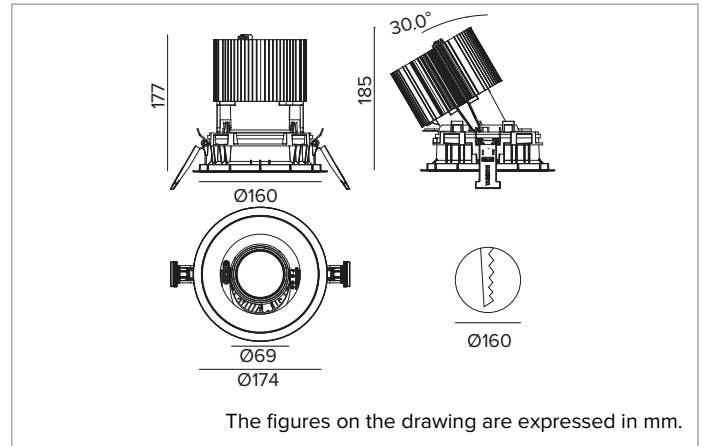

1T8593EL | CCTEVO ARCHITECTURAL 160

Adjustable recessed LED projector in a trim version

		4000K	H(m)	D(m)	Emax(lx)
		Ra90		22°	
		Fixture Power	74W	1	0.39 24664
		Source Flux	8118lm	2	0.77 6166
		Fixture Flux	5484lm	3	1.16 2740
		Efficacy	74lm/W	4	1.55 1542
TS1280	Imax=3038cd/klm	Imax	24664cd	5	1.94 987

CCT nominal: 4000K

Lifetime (L80/B10): >50000h tq +25°C

ILLUMINOTECHNICAL CHARACTERISTICS

SP - precision optics with a black silicone cut off ring. Version with a convex faceted highly reflective anodised aluminium reflector and a holographic diffusion filter. UGR<19 (EN 12464-1).

Optic: REFLECTOR

Beam angles: SP

Optical efficiency: 68%

Fixture flux: 5484lm

Luminous efficacy: 74lm/W

Photobiological safety: Compliant with RG1 low risk group

MECHANICAL CHARACTERISTICS

Die-cast white painted anodised aluminium body and dissipator. White colour cover. The optical unit can be adjusted up to 30° on the vertical plane with a mechanical beam locking system and a graduated scale, and 358° on the horizontal plane. Trim version with an integrated white ring.

Colour and finish: Plaster white

Weight: 1.45Kg

Version: TRIM HO

Degree of protection: IP20 for recessed part

Degree of protection: IP40 for exposed part

ELECTRICAL CHARACTERISTICS

Integrated electronic ON-OFF driver.